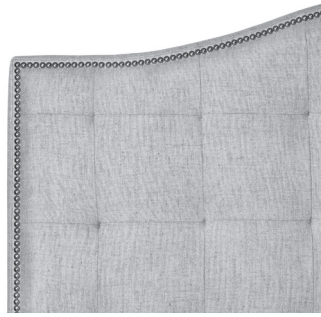

I Square Buttonless Tufted