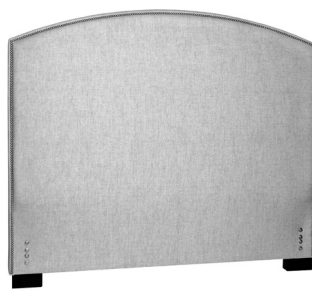

NOCTURNE CUSTOM

CREATE THE BED OF YOUR DREAMS

It's easy to order your own upholstered bed or headboard. Just follow this illustration and fill in the appropriate box with the chosen letters.

View entire Nocturne Custom Collection online

When selecting a leather bed or headboard, begin the style number with the prefix L

1 Choose Your Size/Product ☐ ☐ ☐ ☐ ☐ ☐

Headboard Only:

- Twin Headboard W45" D4" ☐ ☐ ☐ ☐
- Full Headboard W60" D4" ☐ ☐ ☐ ☐
- Queen Headboard W66" D4" ☐ ☐ ☐ ☐
- King Headboard W82" D4" ☐ ☐ ☐ ☐
- California King Headboard W78" D4" ☐ ☐ ☐ ☐

Headboard attaches to standard metal bed frame (not included)

Beds*:

- Twin Bed W45" D84" ☐ ☐ ☐ ☐
- Twin Extra Long Bed W45" D89" ☐ ☐ ☐ ☐
- Full Bed W60" D84" ☐ ☐ ☐ ☐
- Queen Bed W66" D89" ☐ ☐ ☐ ☐
- King Bed W82" D89" ☐ ☐ ☐ ☐
- California King Bed W78" D93" ☐ ☐ ☐ ☐

Side/Foot Rail Height 14"

Bed = Headboard / Foot Rail / Side Rails / Wood Slats

* Bed requires box springs

- Floor to top of slat - 5.5"
- Top of slat to top of rail - 8"
- Floor to top of rail - 14"

Platform Beds**:

- Twin Platform Bed W45" D84" ☐ ☐ ☐ ☐
- Twin Extra Long Platform Bed W45" D89" ☐ ☐ ☐ ☐
- Full Platform Bed W60" D84" ☐ ☐ ☐ ☐
- Queen Platform Bed W66" D89" ☐ ☐ ☐ ☐
- King Platform Bed W82" D89" ☐ ☐ ☐ ☐
- California King Platform Bed W78" D93" ☐ ☐ ☐ ☐

**All Platform Beds are engineered to accept a mattress only (no box springs required)

- Floor to top of platform - 11.5"
- Floor to top of rail - 14"

Available to upholster back of headboard in fabric for upcharge.

2 Choose Your Headboard Style ☐ ☐ ☐ ☐ ☐ ☐

A Arc

3 Choose Your Headboard Height ☐ ☐ ☐ ☐ ☐ ☐