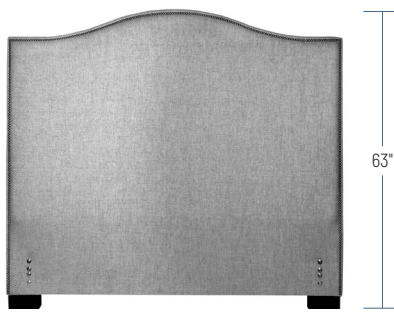

\*\*All Platform Beds are engineered to accept a mattress only (no box springs required)

- Floor to top of platform - 11.5"
- Floor to top of rail - 14"

Available to upholster back of headboard in fabric for upcharge.

## 2 Choose Your Headboard Style

**D** Square

**A** Arc

**G** Ornate

**E** Camel

## 3 Choose Your Headboard Height

**J** Standard 56"

**L** Tall 63"

**M** Grande 70"

4