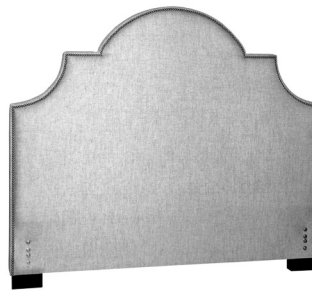

### Platform Beds\*\*:

- Twin Platform Bed W45" D84"
- Twin Extra Long Platform Bed W45" D89"
- Full Platform Bed W60" D84"
- Queen Platform Bed W66" D89"
- King Platform Bed W82" D89"
- California King Platform Bed W78" D93"

\*\*All Platform Beds are engineered to accept a mattress only (no box springs required)

- Floor to top of platform - 11.5"
- Floor to top of rail - 14"

Available to upholster back of headboard in fabric for upcharge.

## 2 Choose Your Headboard Style

**D** Square

**A** Arc

**G** Ornate

**E** Camel