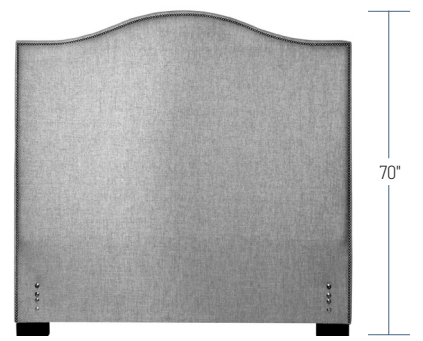

\*\*All Platform Beds are engineered to accept a mattress only (no box springs required)

- Floor to top of platform - 11.5"
- Floor to top of rail - 14"

Available to upholster back of headboard in fabric for upcharge.

## 2 Choose Your Headboard Style

**D** Square

**A** Arc

**G** Ornate

**E** Camel

## 3 Choose Your Headboard Height

**J** Standard 56"

**L** Tall 63"

**M** Grande 70"

4