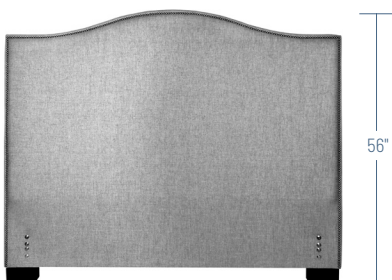

\*\*All Platform Beds are engineered to accept a mattress only (no box springs required)

- Floor to top of platform - 11.5"
- Floor to top of rail - 14"

Available to upholster back of headboard in fabric for upcharge.

## 2 Choose Your Headboard Style

**D** Square

**A** Arc

**G** Ornate

**E** Camel

## 3 Choose Your Headboard Height

**J** Standard 56"

**L** Tall 63"

**M** Grande 70"

4