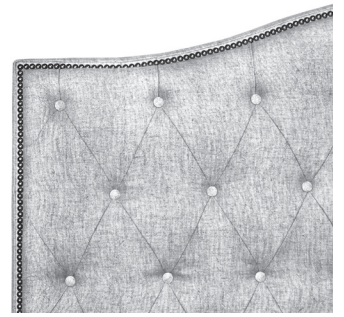

## 2 Choose Your Headboard Style

**D** Square

**A** Arc

**G** Ornate

**E** Camel

## 3 Choose Your Headboard Height

**J** Standard 56"

**L** Tall 63"

**M** Grande 70"

4

## Choose Your Panel Treatment

**N** Plain**O** Square Button Tufted**I** Square Buttonless Tufted**R** Diamond Button Tufted

5