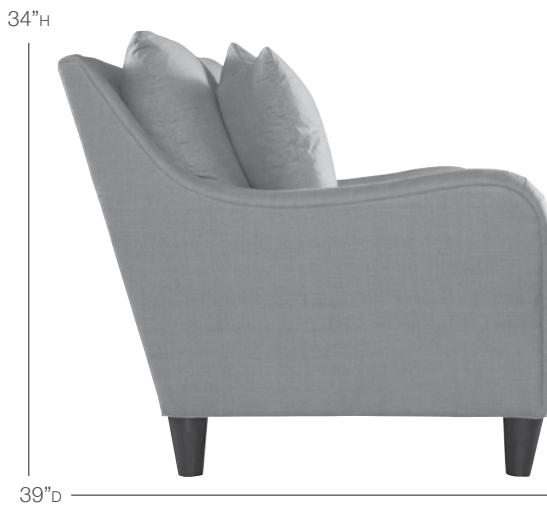

IT'S EASY TO ORDER YOUR OWN UPHOLSTERED SEATING.
Just follow this illustration and fill in each circle with your selection. Repeat for each component.

1. Choose Your Depth -

Choose a series number to indicate the depth of your components.

CLASSIC 2 SERIES - 39" DEPTH

- Depth** : 39"
- Height** : 34"
- Seat Height** : 18"
- Arm Height** : 25"
- Inside Seat Depth** : 22"

LUXURY 3 SERIES - 43" DEPTH

- Depth** : 43"
- Height** : 36"
- Seat Height** : 18"
- Arm Height** : 25"
- Inside Seat Depth** : 26"

2. Choose Your Components -

See reverse side for available components.

CLASSIC DEPTH COMPONENTS

Seat Height: 18" | Arm Height: 25"

*Dimensions listed are for Shaped Track arm option. For Flare arm dimension, add .5" for each arm on piece.
For Small Roll arm dimension, add 1.5" for each arm on piece.