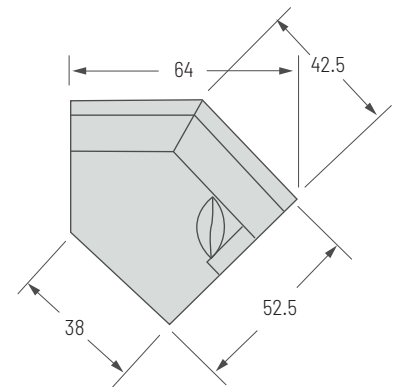

2145-WR Ethan Right Arm Wedge
W75 D52.5 H34
Inside Seat W52 D21