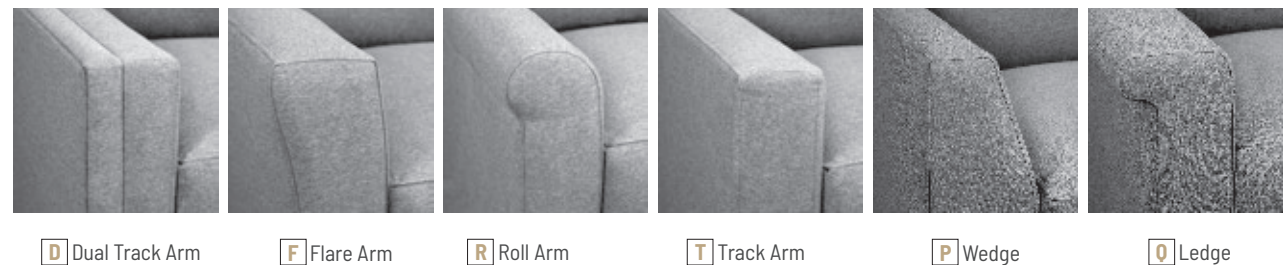

2 Choose Your Arm Style ☐ ☐ ☐ ☒ ☐ ☐ ☐