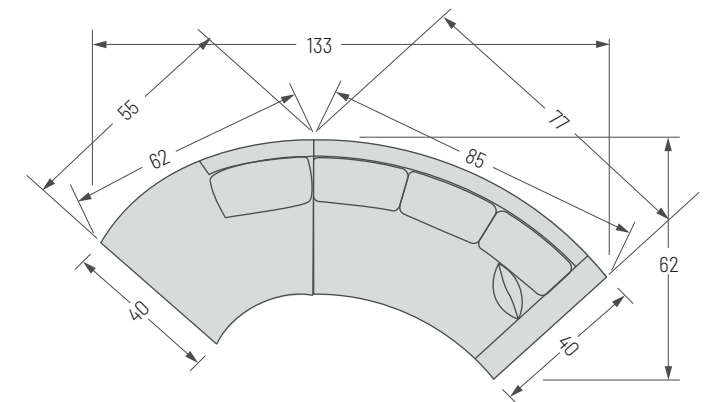

2666-CCL Kylie Curved Chaise Left
2666-CSR Kylie Curved Right Arm Sofa