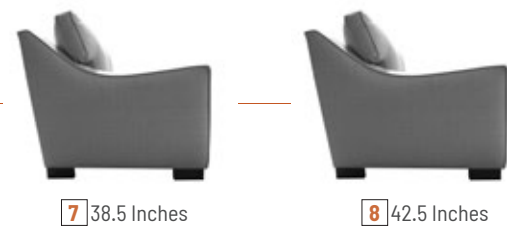

MULTIPLE CHOICES

CUSTOM UPHOLSTERY PROGRAM

It's easy to order your own seating components. Just follow this illustration and fill in the appropriate box with the chosen letters

1 Choose Your Components

Choose a series number to indicate the depth of your components.
7 Series = 38.5" depth. 8 Series = 42.5" depth.

8 Series Components - 42.5" depth

Depth: 42.5" with any leg style*
Height: 38" with Concealed Leg*
38.75" with Square Leg or Angled Leg
Seat Height: 18" with Concealed Leg*
18.75" with Square or Angled Leg

Arm Height: 23.75" with Concealed Leg*
24.5" with Square or Angled Leg*
*Unless otherwise noted

(N) Crossover Arm (T) Track Arm (R) Roll Arm (P) Sloped Arm (O) Saddle Arm

8 Series currently not available in leather

1/4" = 1' Scale

8 S 1 - □ □ □ □
WIDTH:
(N) 92" (T) 95"
(R) 99" (P) 93" (O) 90.5"
Inside Seat: W79.5 D26
Standard with:
4 P-100 18" Pillows

8 B 1 - □ □ □ □
WIDTH:
(N) 78" (T) 82.5"
(R) 86.5" (P) 80.5" (O) 78"
Inside Seat: W67 D26
Standard with:
4 P-100 18" Pillows

8 L 1 - □ □ □ □
WIDTH:
(N) 65.5" (T) 68.5"
(R) 72.5" (P) 66.5" (O) 64"
Inside Seat: W53 D26
Standard with:
4 P-100 18" Pillows

8 C H - □ □ □ □
Swivel Chair & Half
8 C 4 - □ □ □ □ X
WIDTH:
(N) 44.5" (T) 49"
(R) 53" (P) 47" (O) 44.5"
Inside Seat: W33.5 D26
Standard with: 1 P-100 18" Pillow

8 C 1 - □ □ □ □
Swivel Chair
8 C 3 - □ □ □ □ X
WIDTH:
(N) 39" (T) 42"
(R) 46" (P) 40" (O) 37.5"
Inside Seat: W26.5 D26

8 D R - □ □ □ □
WIDTH:
(N) 100" (T) 101"
(R) 103.5" (P) 100.5" (O) 99"
Inside Seat: W77 D26
Standard with:
2 P-100 18" Pillow

8 D L - □ □ □ □
WIDTH:
(N) 100" (T) 101"
(R) 103.5" (P) 100.5" (O) 99"
Inside Seat: W77 D26
Standard with:
2 P-100 18" Pillow

8 S L - □ □ □ □
WIDTH:
(N) 86" (T) 87.5"
(R) 90" (P) 86.5" (O) 85"
Inside Seat: W79.5 D26
Standard with:
2 P-100 18" Pillow