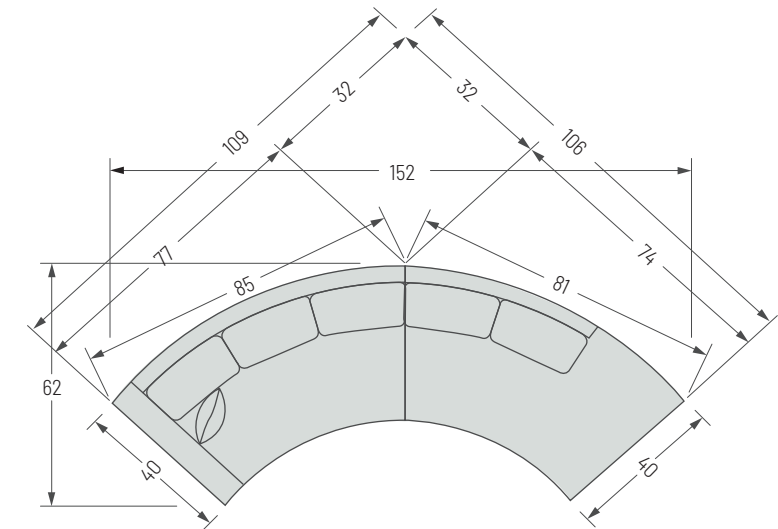

2666-CSL Kylie Curved Left Arm Sofa
2666-CBR Kylie Curved Right Bumper