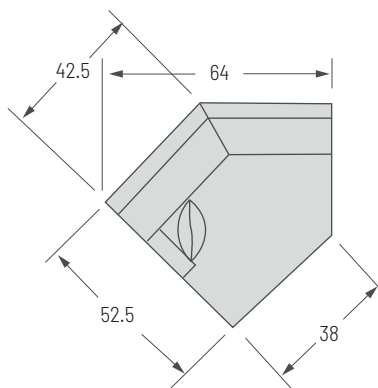

2145-LR Ethan Right Arm Loveseat
 W55 D37 H34
 Inside Seat W50 D21

2145-CL Ethan Left Arm Chaise
 W30 D60 H34
 Inside Seat W25 D44

2145-CR Ethan Right Arm Chaise
 W30 D60 H34
 Inside Seat W25 D44

2145-LO Ethan Armless Loveseat
 W50 D37 H34
 Inside Seat W50 D21

2145-E1 Ethan Inside Corner
 W37 D37 H34
 Inside Seat W21 D21

2145-A1 Ethan Armless
 W25 D37 H34
 Inside Seat W25 D21

2145-CU Ethan Wedge
 W73 D42 H34
 Wall Space 50"

2145-WL Ethan Left Arm Wedge
 W75 D52.5 H34
 Inside Seat W52 D21