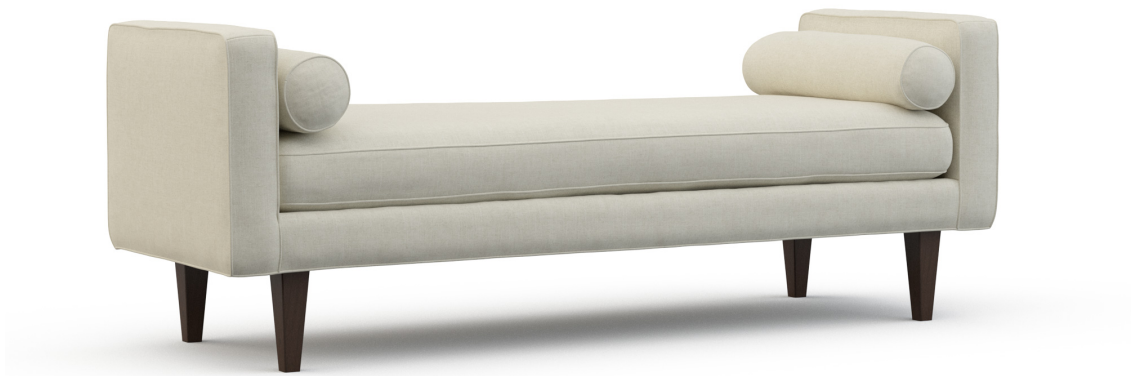

PRECEDENT

3527-B1

Penrod Bench

Dimensions

W78 D26 H28.5 in.

Inside: W69 D26 in.

Arm Height: 28.5 in.??

Seat Height: 18.5 in.

Product Features

Fabric: As shown in Rayburn Oatmeal

Finiah: As shown in Walnut