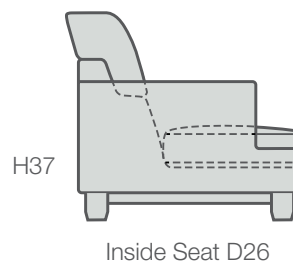

3194 Stewart / 3195 Nate Series

3195-LL Nate Left Arm Loveseat / W66.5 D40 H32/37
 Seat H18 / Arm H25 / Inside Seat W60 D22/26
 Available in Espresso finish only / Standard with one toss pillow

3195-E1 Nate Inside Corner / W40 D40 H32/37
 Seat H18 / Arm H25 / Inside Seat W22/26 D22/26
 Available in Espresso finish only / Standard without pillows

3195-LR Nate Right Arm Loveseat / W66.5 D40 H32/37
 Seat H18 / Arm H25 / Inside Seat W60 D22/26
 Available in Espresso finish only / Standard with one toss pillow

3194-SL Stewart Left Arm Sofa / W74.5 D40 H32/37
 Seat H18 / Arm H25 / Inside Seat W68 D22/26
 Metal legs, no finish options available /
 Standard with one toss pillow

3194-CR Stewart Right Arm Chaise / W40 D64 H32/37
 Seat H18 / Arm H25 / Inside Seat W34 D47/51
 Metal legs, no finish options available /
 Standard with one toss pillow

Dual Back Innovation

The versatility of the dual back design allows the option to adjust your seating height and depth. Keep the standard position for a more formal feel and look. Create the perfect space to curl up with a good book or watch TV by changing to the opened position. Simply raise the cushion to reposition back for more height and deeper depth.

Standard Position

Opened Position

3194-Stewart Series Features Metal Legs

3195-Nate Series Features Wood Legs & Rails

3194 Stewart Sectional Series Components

1/4" = 1' Scale

Metal legs, no finish options available