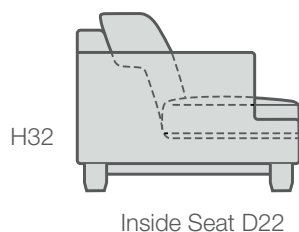

3194 Stewart / 3195 Nate Series

3195-LL Nate Left Arm Loveseat / W66.5 D40 H32/37
 Seat H18 / Arm H25 / Inside Seat W60 D22/26
 Available in Espresso finish only / Standard with one toss pillow

3195-E1 Nate Inside Corner / W40 D40 H32/37
 Seat H18 / Arm H25 / Inside Seat W22/26 D22/26
 Available in Espresso finish only / Standard without pillows

3195-LR Nate Right Arm Loveseat / W66.5 D40 H32/37
 Seat H18 / Arm H25 / Inside Seat W60 D22/26
 Available in Espresso finish only / Standard with one toss pillow

3194-SL Stewart Left Arm Sofa / W74.5 D40 H32/37
 Seat H18 / Arm H25 / Inside Seat W68 D22/26
 Metal legs, no finish options available /
 Standard with one toss pillow

3194-CR Stewart Right Arm Chaise / W40 D64 H32/37
 Seat H18 / Arm H25 / Inside Seat W34 D47/51
 Metal legs, no finish options available /
 Standard with one toss pillow

Dual Back Innovation

The versatility of the dual back design allows the option to adjust your seating height and depth. Keep the standard position for a more formal feel and look. Create the perfect space to curl up with a good book or watch TV by changing to the opened position. Simply raise the cushion to reposition back for more height and deeper depth.