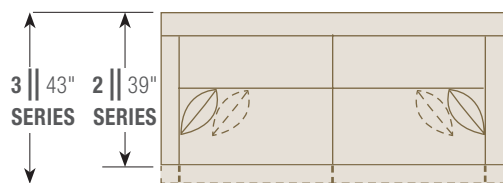

CUSTOM LOFT COMPONENTS

1/4" = 1' Scale

86" 2 Seat Sofa*

☐ **S1** - ☐☐☐☐☐

2 SERIES Standard with:
2 P-100 18" Pillows
3 SERIES Standard with:
4 P-100 18" Pillows