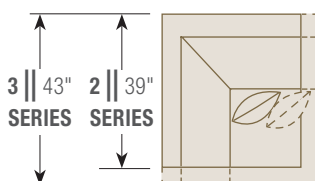

60" Armless Loveseat

LO - **X**

30" Armless Chair

A1 - **X**

44" Left Arm Chaise*

CL -

2 SERIES Standard with:
1 P-100 18" Pillow
3 SERIES Standard with:
2 P-100 18" Pillows

44" Right Arm Chaise*

CR -

2 SERIES Standard with:
1 P-100 18" Pillow
3 SERIES Standard with:
2 P-100 18" Pillows

39" Inside Corner

E1 - **X**

2 SERIES Standard with:
1 P-100 18" Pillow
3 SERIES Standard with:
2 P-100 18" Pillows