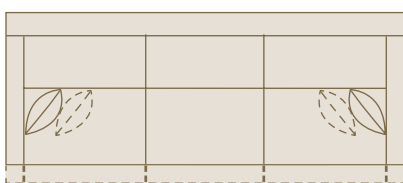

CUSTOM LOFT COMPONENTS

1/4" = 1' Scale

86" 2 Seat Sofa*

S1 -

2 SERIES Standard with:
2 P-100 18" Pillows
3 SERIES Standard with:
4 P-100 18" Pillows

100" 3 Seat Sofa*

S2 -

2 SERIES Standard with:
2 P-100 18" Pillows
3 SERIES Standard with:
4 P-100 18" Pillows

43" Chair & Half*

CH -

3 SERIES Standard with:
1 P-100 18" Pillow

35" Chair*

C1 -

82" Left Arm Sofa*

SL -

2 SERIES Standard with:
1 P-100 18" Pillow
3 SERIES Standard with:
2 P-100 18" Pillows