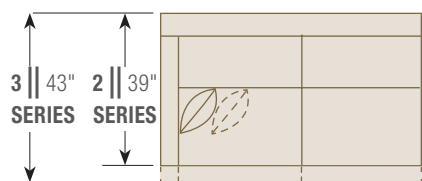

82" Right Arm Sofa*

SR -

2 SERIES Standard with:
1 P-100 18" Pillow
3 SERIES Standard with:
2 P-100 18" Pillows

76" Armless Sofa

S0 - **X**

38" Armless Chair

A2 - **X**

65.5" Left Arm Loveseat*

LL -

2 SERIES Standard with:
1 P-100 18" Pillow
3 SERIES Standard with:
2 P-100 18" Pillows

65.5" Right Arm Loveseat*

LR -

2 SERIES Standard with:
1 P-100 18" Pillow
3 SERIES Standard with:
2 P-100 18" Pillows