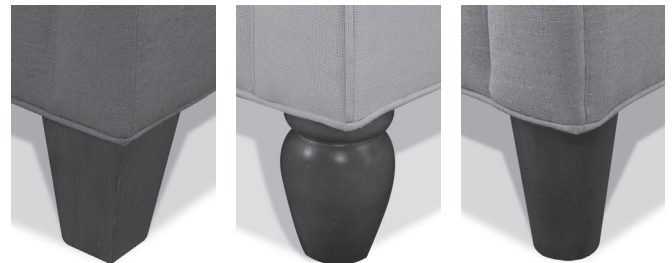

4 Choose Your Back Style

B Boxed **K** Knife Edge

5 Choose Your Tailoring Option

W Weltd **U** Unweltd

*Welting for seat cushions, back cushions, toss pillows and arms where applicable.

6 Choose Your Base Option

CUSTOM LOFT COMPONENTS

1/4" = 1' Scale

86" 2 Seat Sofa*

S1 -

2 SERIES Standard with:
2 P-100 18" Pillows
3 SERIES Standard with:
4 P-100 18" Pillows

100" 3 Seat Sofa*

S2 -

2 SERIES Standard with:
2 P-100 18" Pillows
3 SERIES Standard with:
4 P-100 18" Pillows