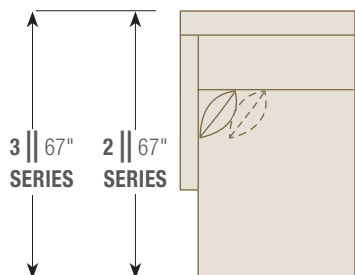

82" Right Arm Sofa*

SR -

2 SERIES Standard with:
1 P-100 18" Pillow
3 SERIES Standard with:
2 P-100 18" Pillows

76" Armless Sofa

S0 - **X**

38" Armless Chair

A2 - **X**

65.5" Left Arm Loveseat*

LL -

2 SERIES Standard with:
1 P-100 18" Pillow
3 SERIES Standard with:
2 P-100 18" Pillows

65.5" Right Arm Loveseat*

LR -

2 SERIES Standard with:
1 P-100 18" Pillow
3 SERIES Standard with:
2 P-100 18" Pillows

60" Armless Loveseat

LO - **X**

30" Armless Chair

A1 - **X**

44" Left Arm Chaise*

CL -

2 SERIES Standard with:
1 P-100 18" Pillow
3 SERIES Standard with:
2 P-100 18" Pillows

44" Right Arm Chaise*

38" Ottoman & Half

OH - **XX**

26" Ottoman

O1 - **XX**

*Dimensions listed are for Shaped Track arm option. For Flare arm dimension, add .5" for each arm on piece. For Small Roll arm dimension, add 1.5" for each arm on piece.