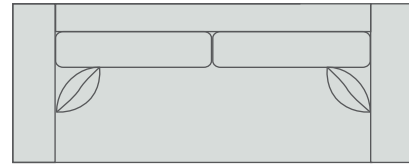

2667 Connor Sectional Series Components

1/4" = 1' Scale

2667-S1 Connor Sofa
 W82 D40 H34

2667-S2 Connor Mid Length Sofa
 W91 D40 H34

2667-S3 Connor Long Sofa
 W100 D40 H34

2667-C1 Connor Chair
 W45 D40 H34